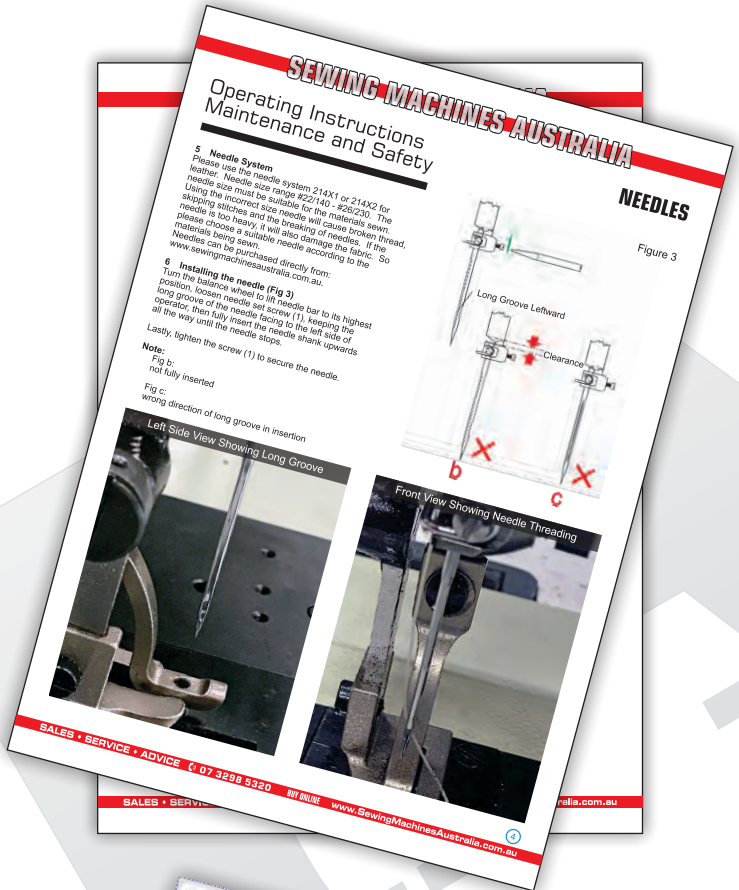

More Than Just An Industrial Sewing Machine Sales Company

SMA Online ...

- Australia's biggest and most comprehensive range of machines and spare parts and consumables available online ...
- All orders shipped in registered overnight Express Post bags for fast delivery
- Online dispatch order tracking
- A super easy to use, one page checkout system
- Easy one click add to cart
- Telephone support available
- Monthly online specials
- Highest quality consumables
- SMA Newsletter special subscriber only discounts available